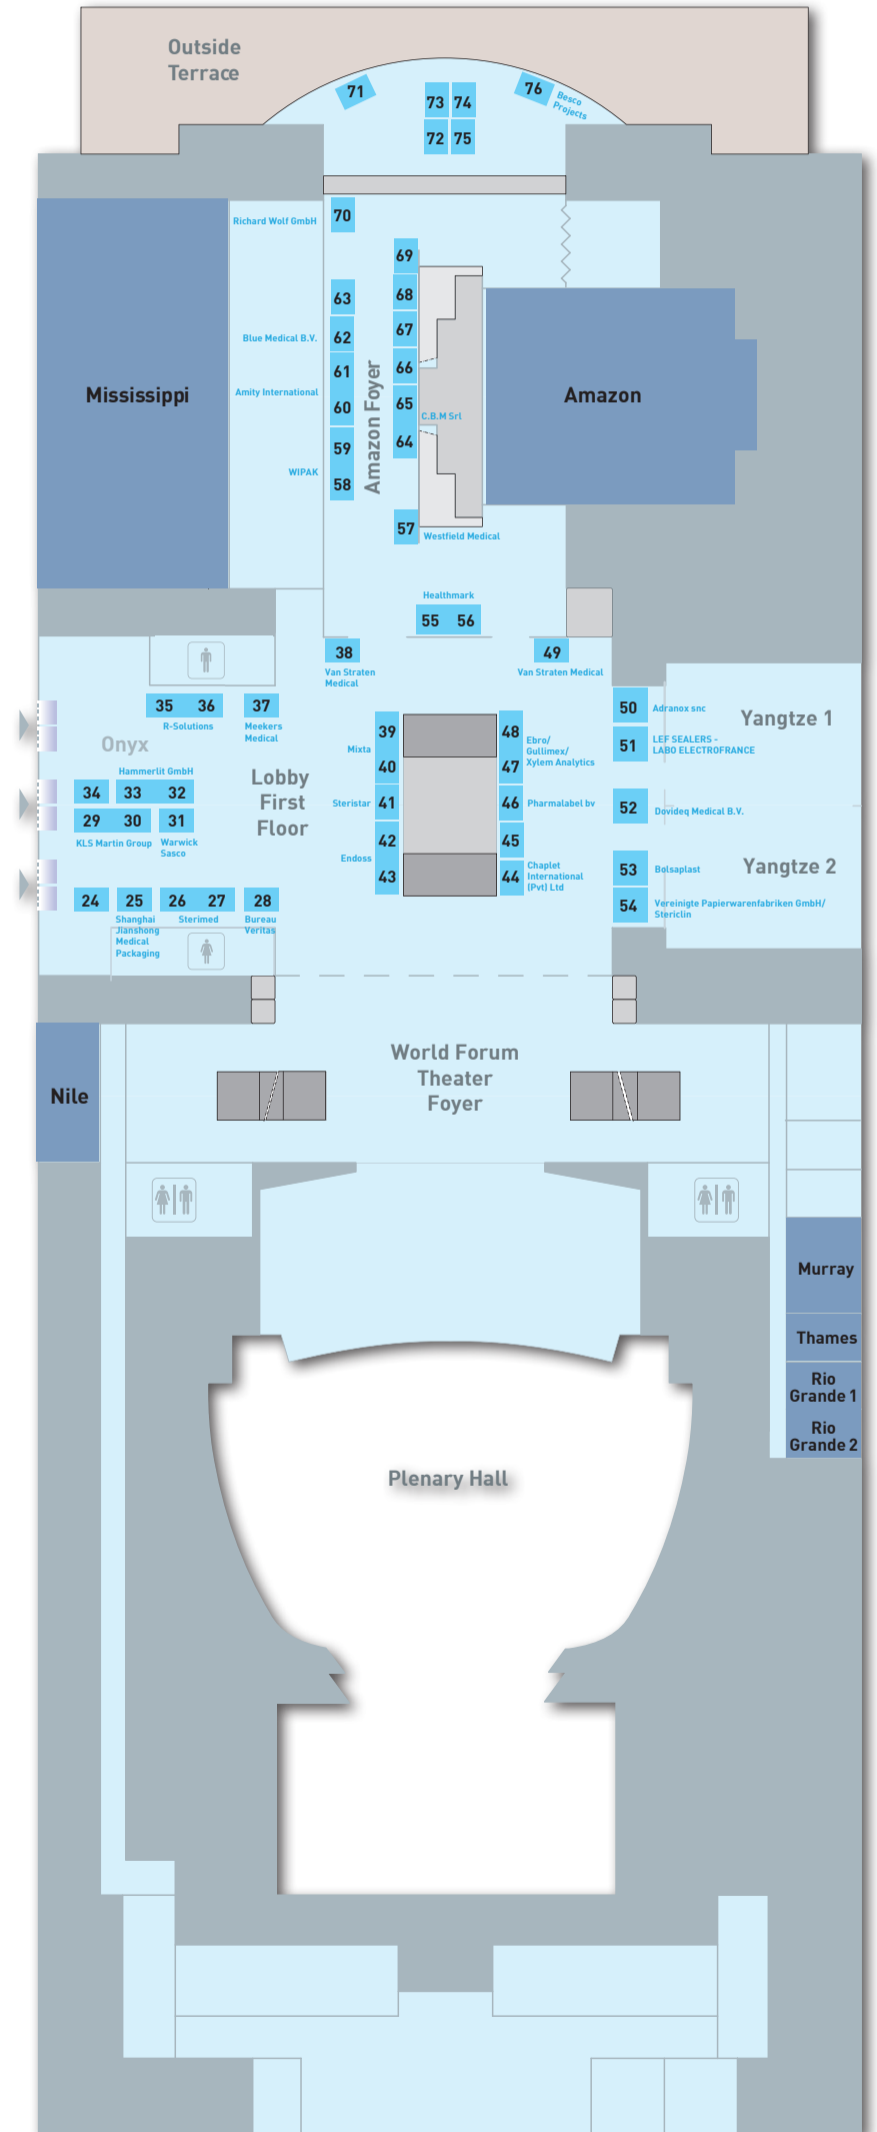

Floorplan World Forum

	Platinum Sponsors (50 sqm)
	Gold Sponsors (30 sqm)
	Silver Sponsors (20 sqm)
	Bronze Sponsors (15 sqm)
	Exhibitors

Ground Floor

First Floor