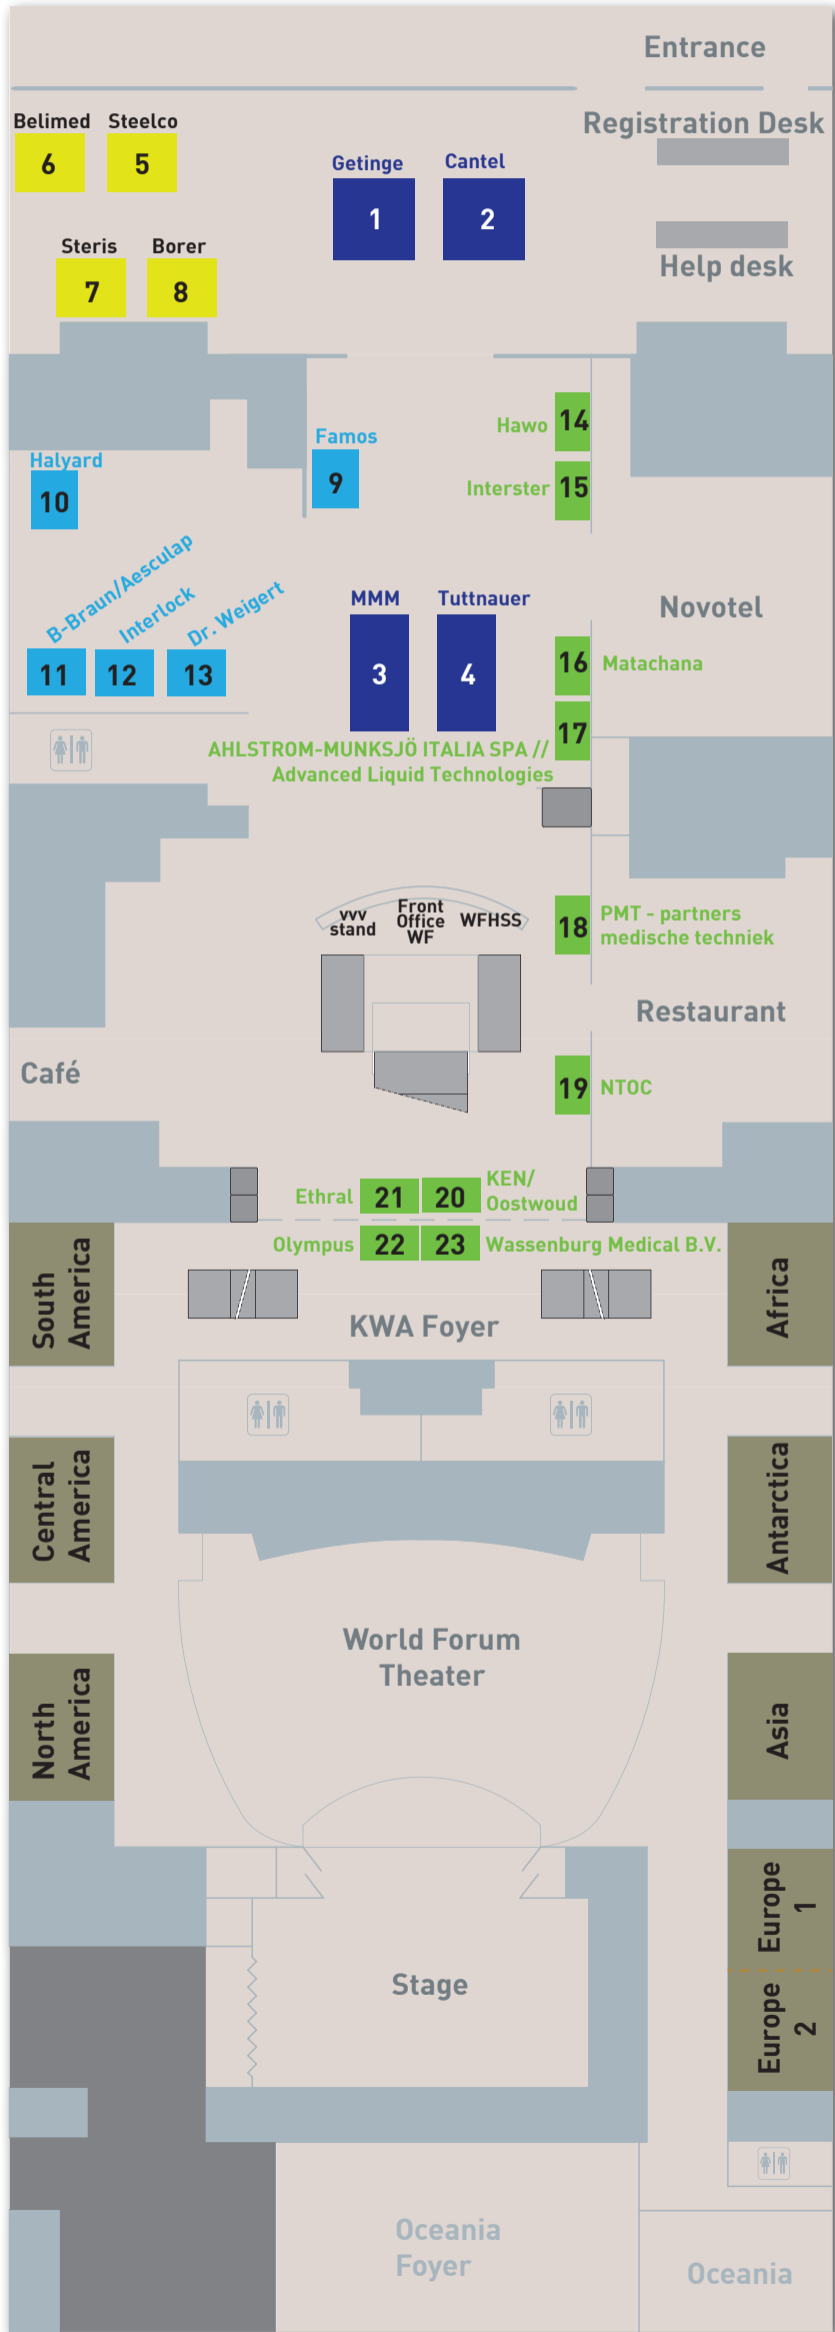

Floorplan World Forum

	Platinum Sponsors (50 sqm)
	Gold Sponsors (30 sqm)
	Silver Sponsors (20 sqm)
	Bronze Sponsors (15 sqm)
	Exhibitors

Ground Floor

First Floor